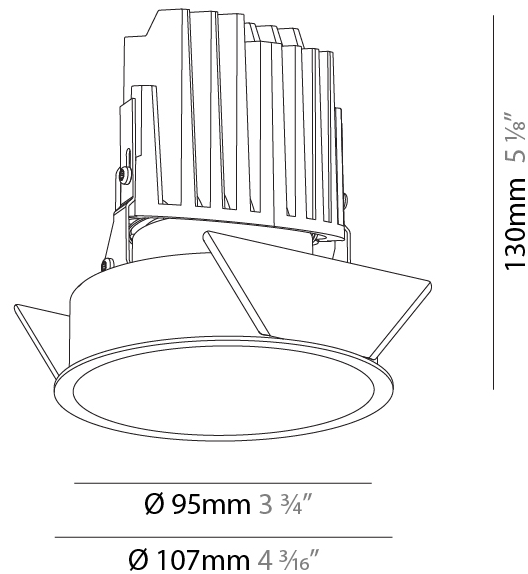

GENERAL

Series: Bioniq
Subseries: Bioniq Round Deep
Brand: Prolicht
Division: Architectural
Mounting Type: Recessed
Mounting Location: Ceiling
Subcategory: Downlight

PHYSICAL

Shape: Round
Diameter (mm): 107
Diameter (in): 4 3/16
Height (mm): 130
Height (in): 5 1/8
Ceiling Thickness (mm): 10 / 12.5 / 15
Ceiling Thickness (in): 3/8 or 1/2 or 9/16
Min. Recessing Depth (mm): 150
Min. Recessing Depth (in): 5 7/8
Light Distribution: Downlight
Weight (kg): 0.533
Weight (lbs): 1.18
Fixture Finish: SSR / BKV / CWI / CRY / HAB / LAG / UFT / ITA / RUA / RUR / MIC / FTG / MYG / TWT / LOD / PUS / FRO / FUP / KIA / POP / BLS / SPG / MEY / GOH / GUM / CHC / COM / ABZ / JAG / OBR / MOS / ROR
Fixture Material: Aluminum Die Cast
Cut-out Measurements: 98mm / 3 7/8"

ELECTRICAL

Lamp Type: LED (Zhaga Standard)
Input Wattage (W): 15.5
Total Output Wattage (W): 13
Dimming: Tri-Mode (Non-Dimming and Phase Dimming (120Vac only) and 0-10V Dimming)
Driver Included: No
Driver Location: Recessed Housing
Driver Type: Constant Current - Universal
Driver Class: Class 2
Housing: See components
Input Voltage (V): 120 - 277
Constant Current (MA): 500

LED

Number of LEDs: 1
Color Temperature (°K): 2700 / 3000 / 3500 / 4000
Max. Delivered Lumen (lm): 1140 / 1180 / 1245 / 1270
CRI: >90 CRI
Lamp Life (hrs): 50000

OPTICAL

Reflector: 20 / 40 / 60

RATINGS AND CERTIFICATIONS

Certified By: Certified for North American Standards
IP rating: IP54